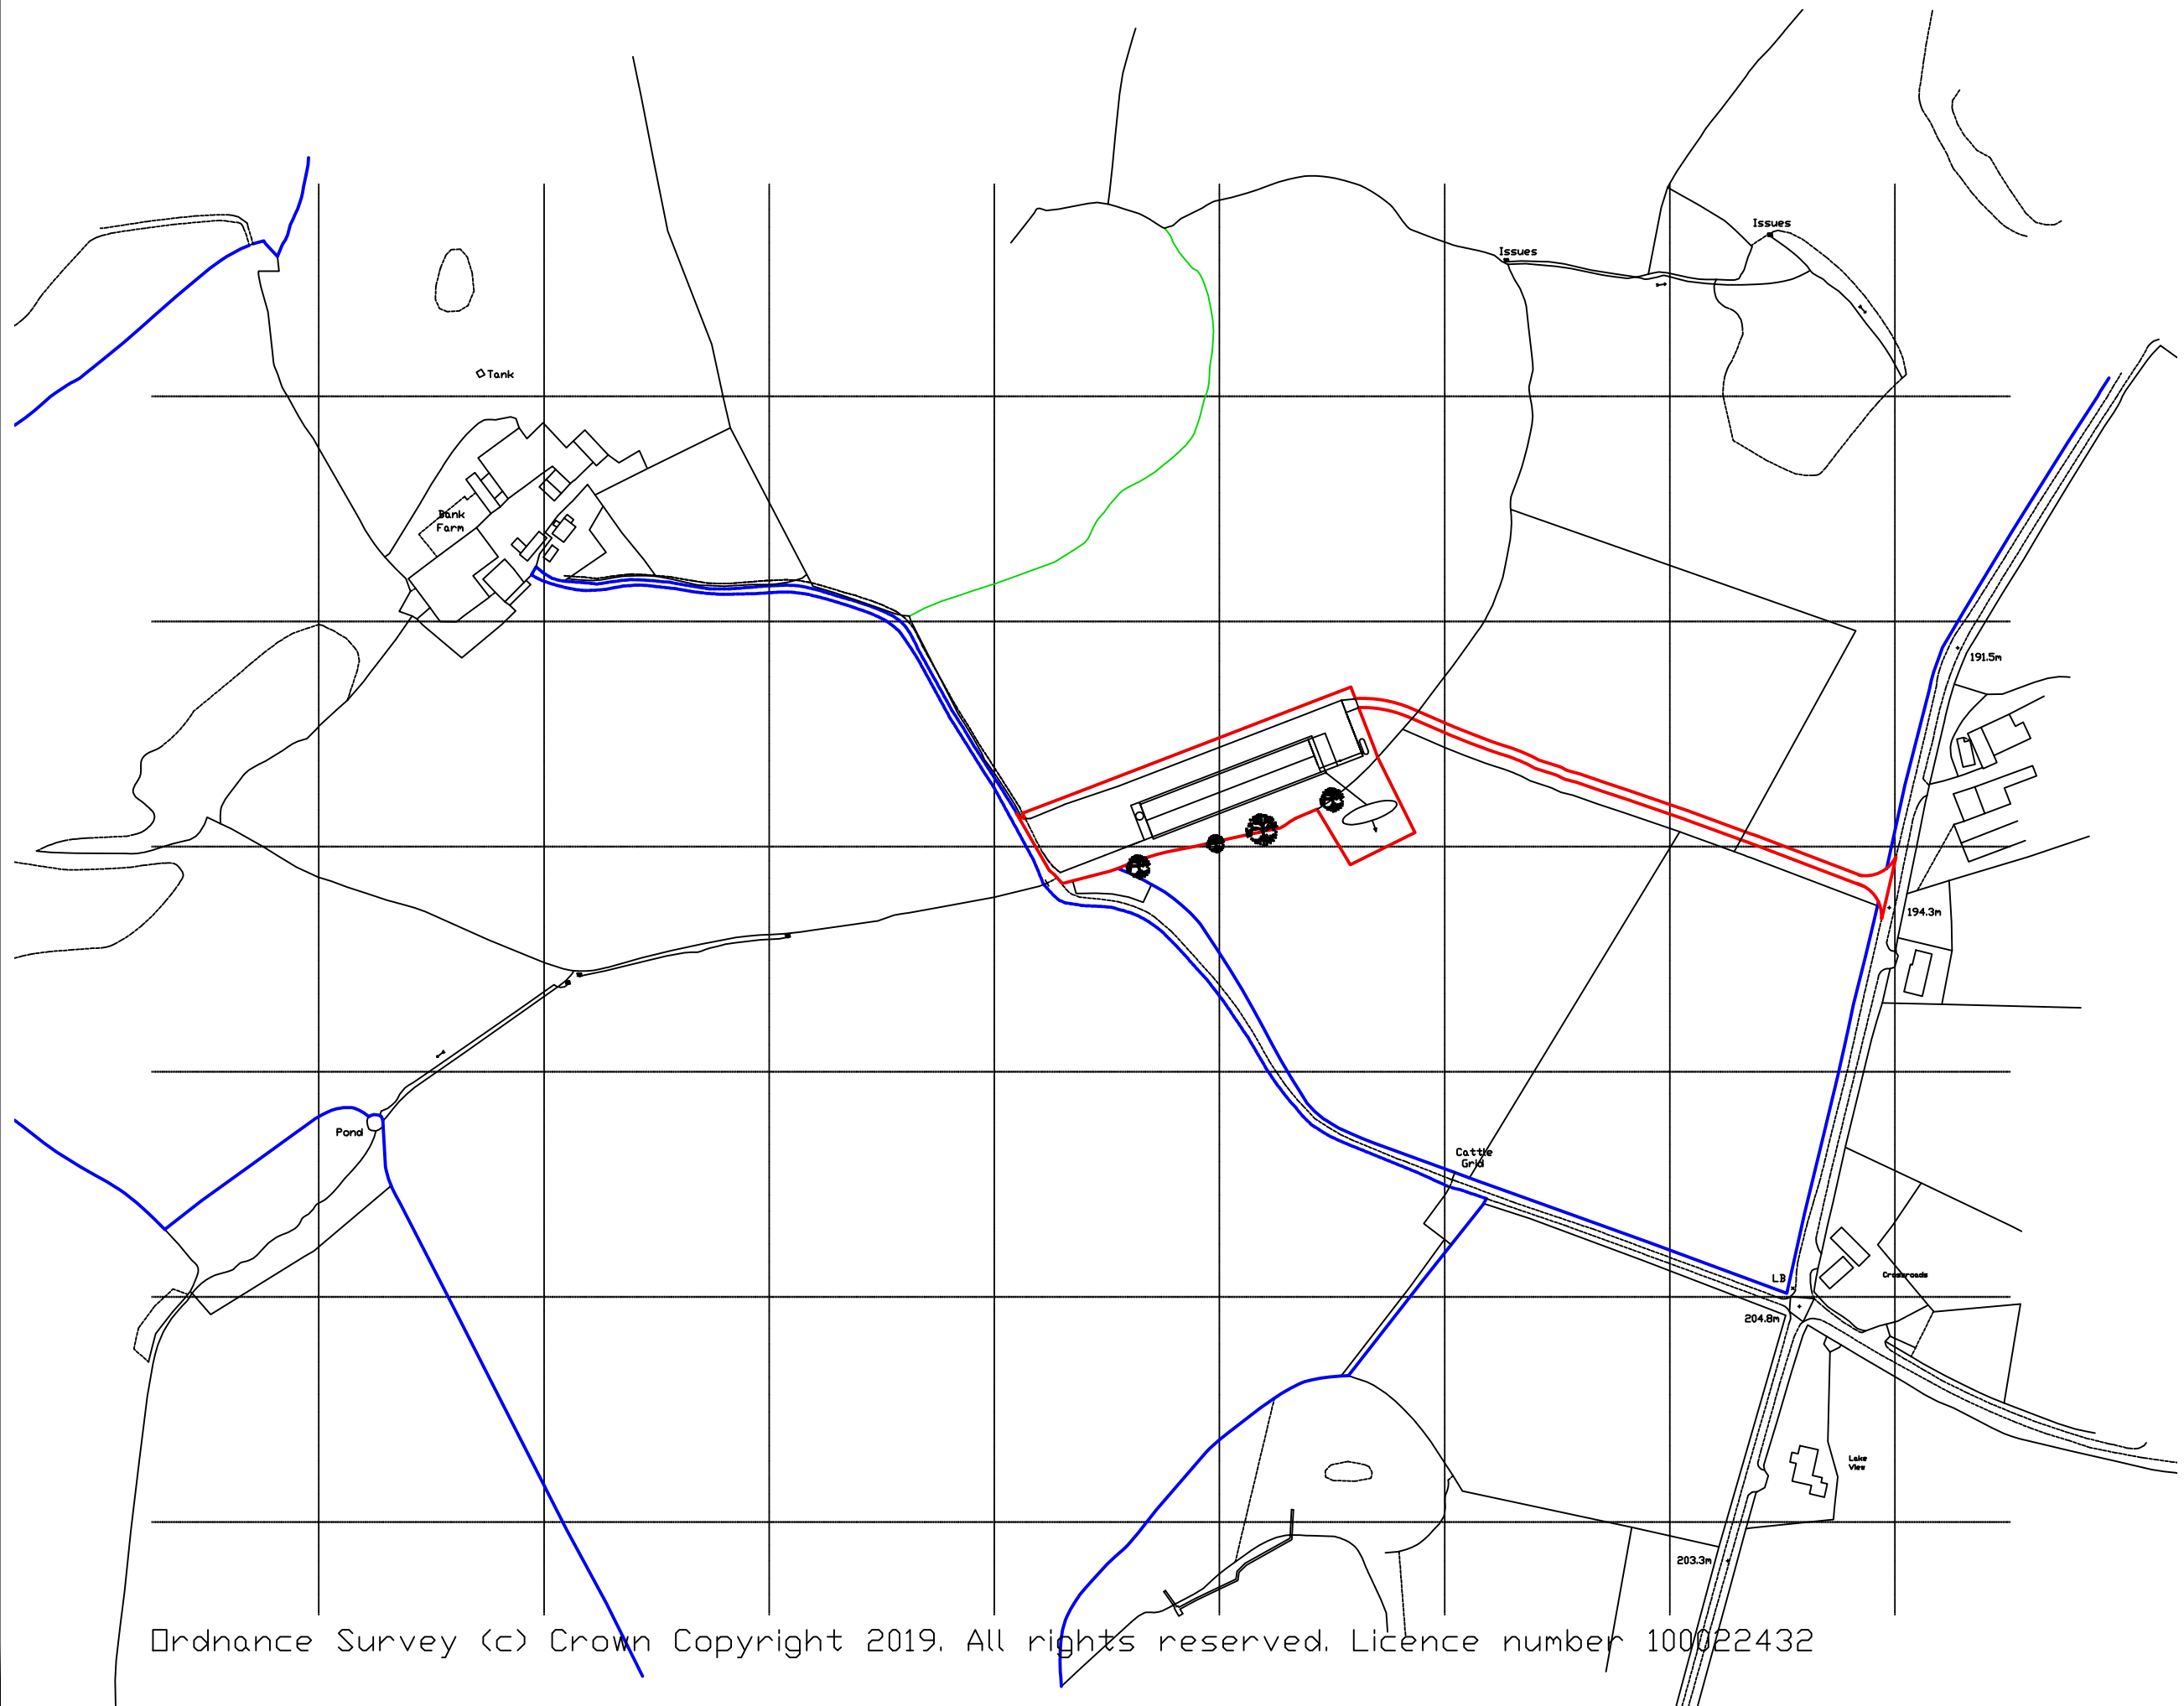

CLIENT
J W Hopkins
Bank Farm
Aberhafesp
Newtown
Powys
SY16 3LS

JOB TITLE
Proposed Piggery

DWG. TITLE
Location Plan

SCALE
1=2500

DRN
IP

DWG. NUMBER
IP/JWH/01C

DATE
Aug 21

REV
-

Ordnance Survey (c) Crown Copyright 2019. All rights reserved. Licence number 100022432